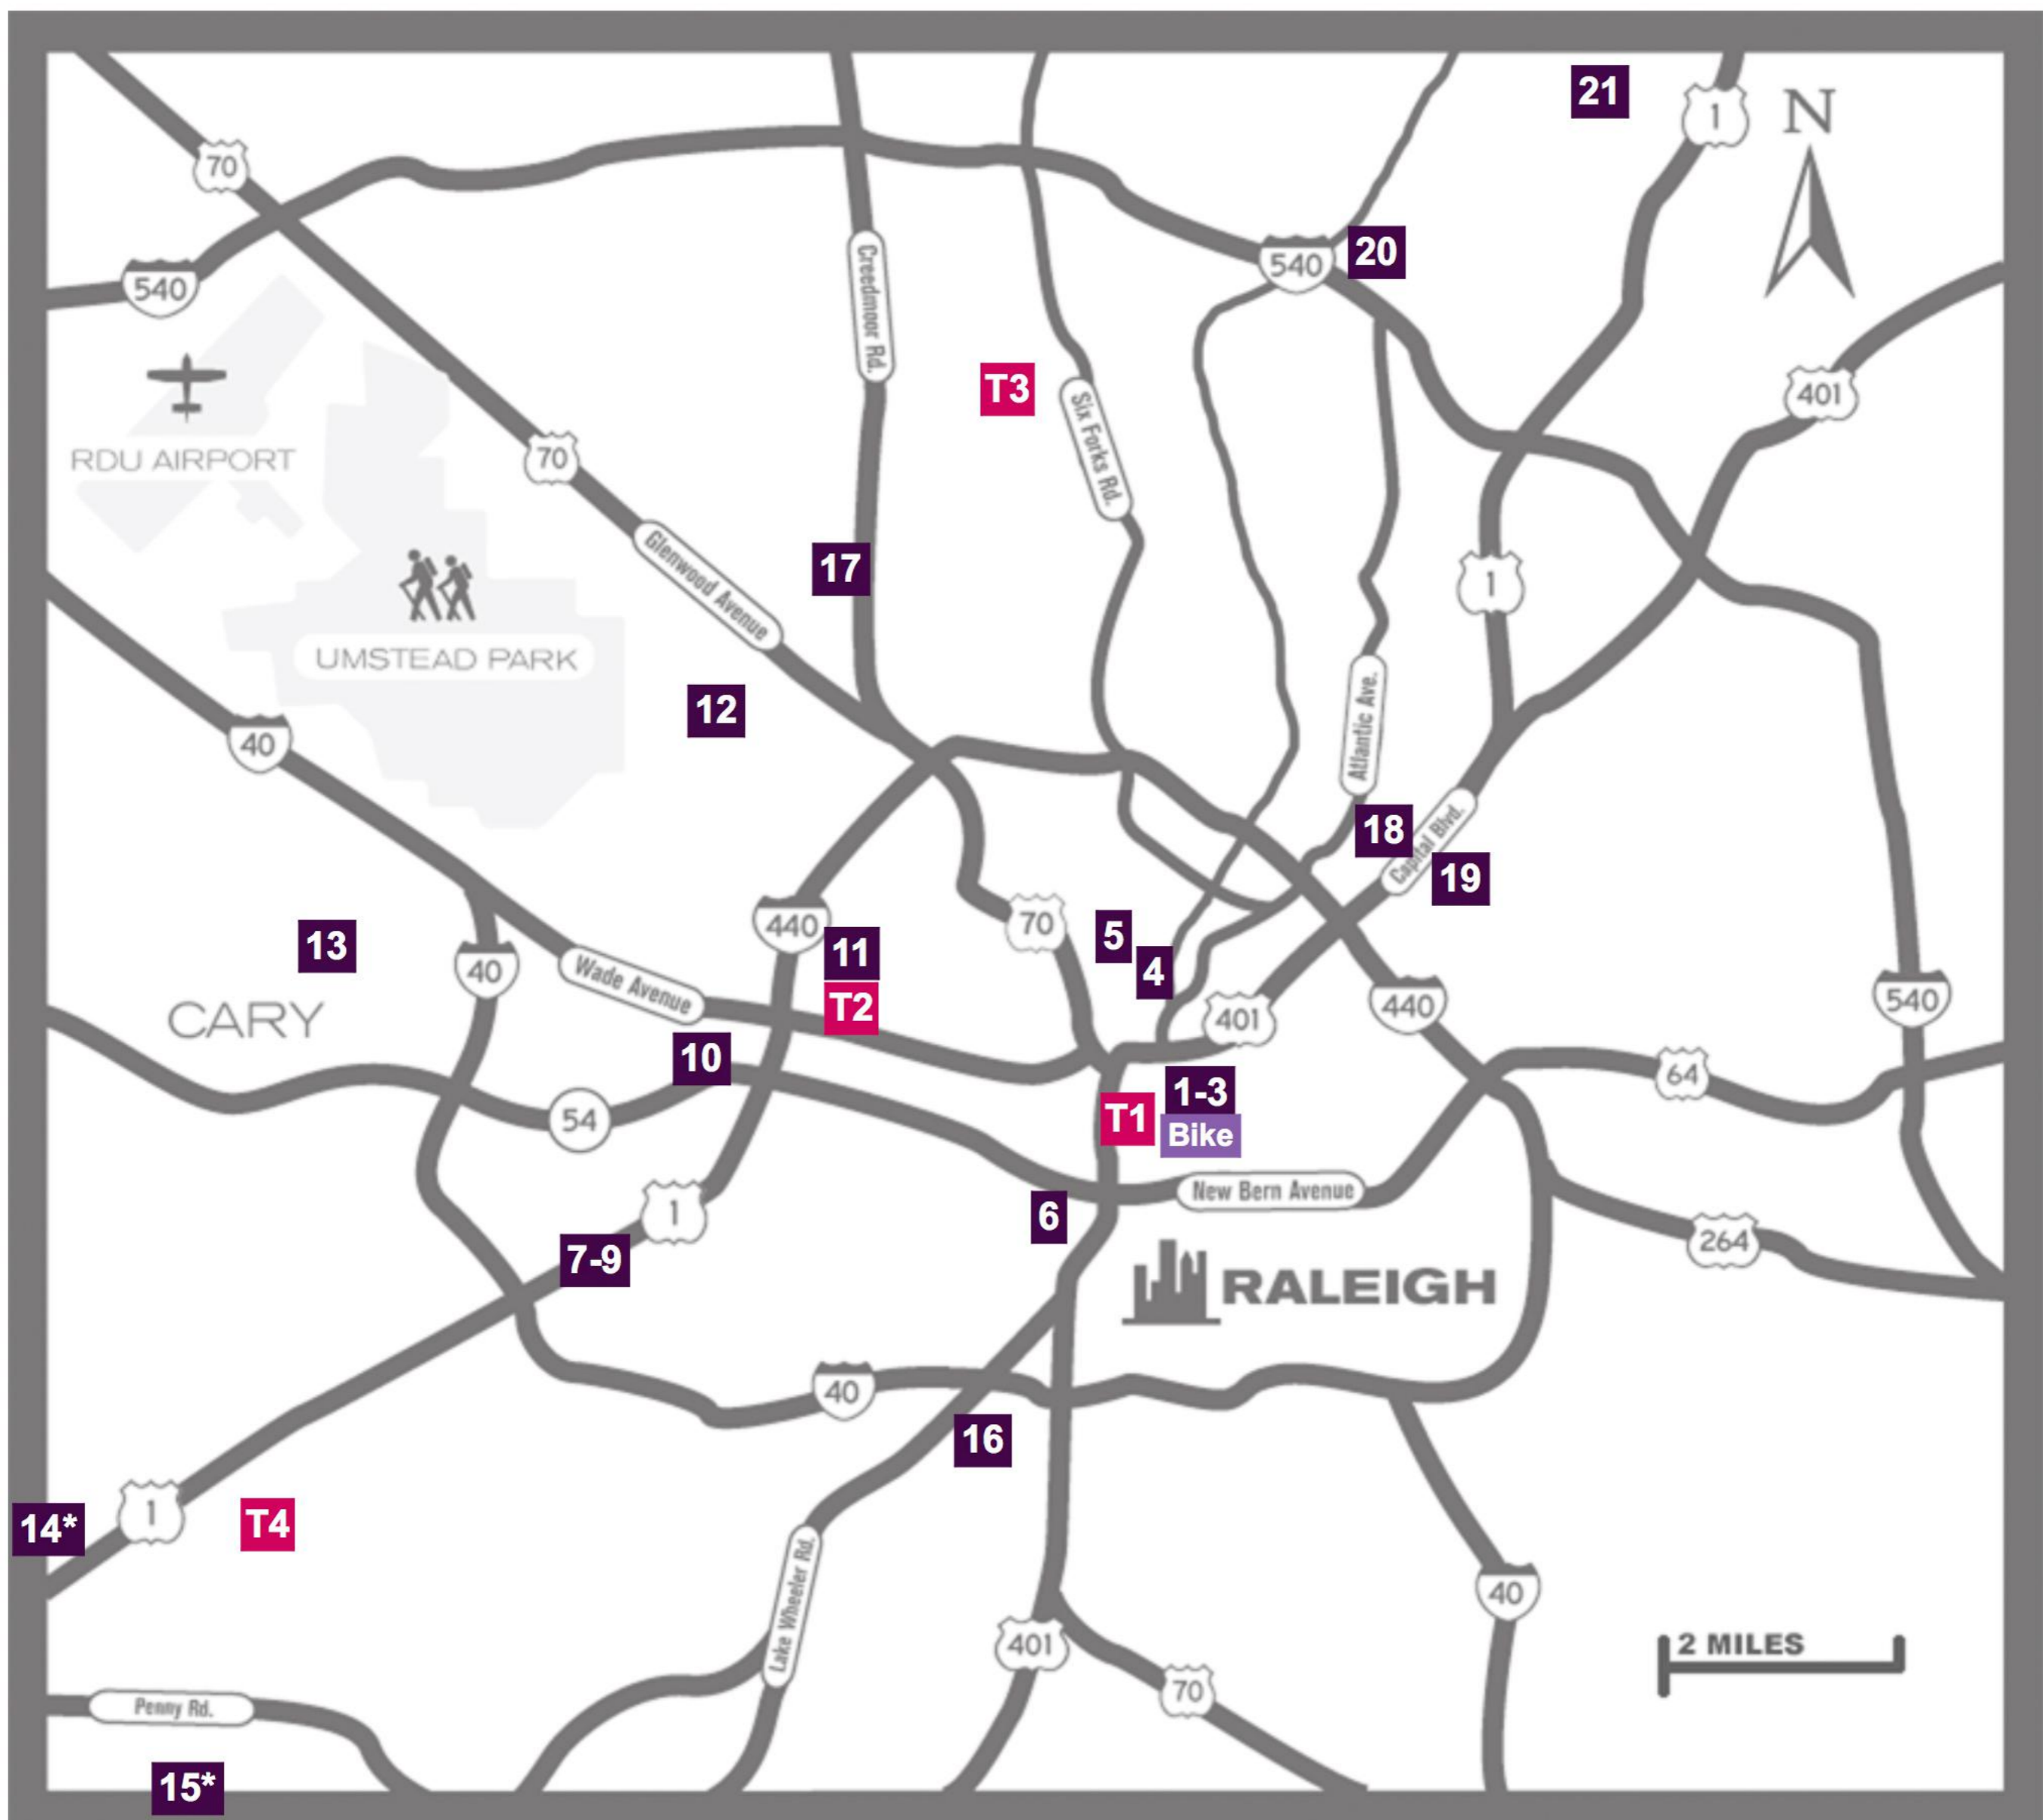

KEY: **Ticket Location** **Coop Location** **Bike Route Start**

\*These coops located a couple of miles south-southwest of these locations